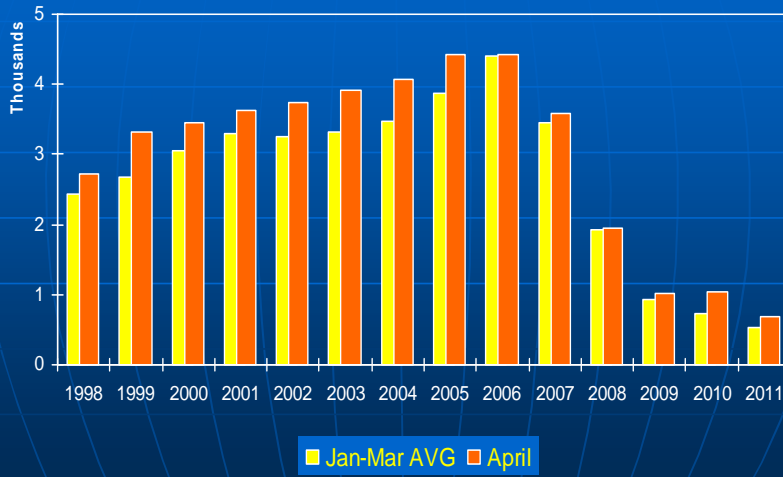

April New Home Closings versus Jan-Mar Avg 1998 - 2011

© 2011 Smart Numbers

Foreclosure Units by Qtr

© 2011 Smart Numbers

Top Builders Market Share Including Bank Sales

© 2011 Smart Numbers

Foreclosure Volume by Qtr