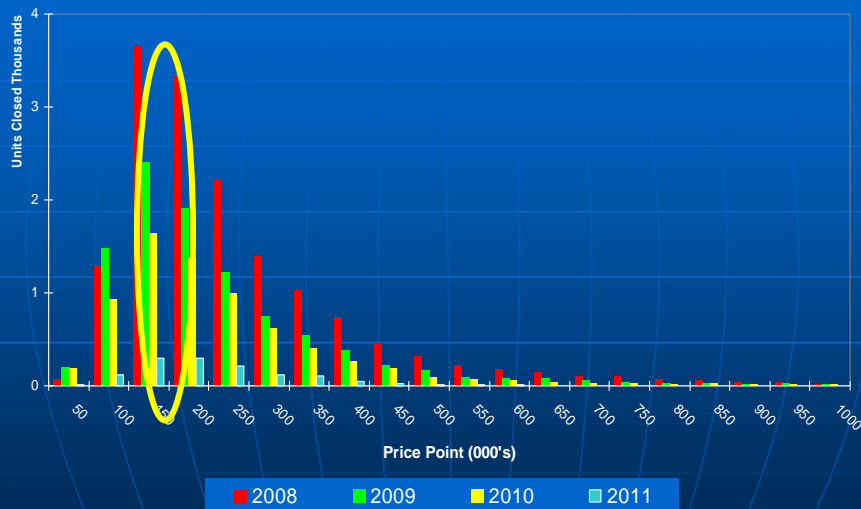

April New Home Closings versus Jan-Mar Avg 1998 - 2011

© 2011 Smart Numbers

Foreclosure Units by Qtr

© 2011 Smart Numbers

Top Builders Market Share Including Bank Sales

© 2011 Smart Numbers

Foreclosure Volume by Qtr

© 2011 Smart Numbers

Foreclosures 2008-3/2011

© 2011 Smart Numbers

Price Point Trending - New Construction SFD

© 2011 Smart Numbers

Price Point Trending - New Construction SFD

© 2011 Smart Numbers

Price Point Trending – New Construction SFD Combined 2010 - 2011