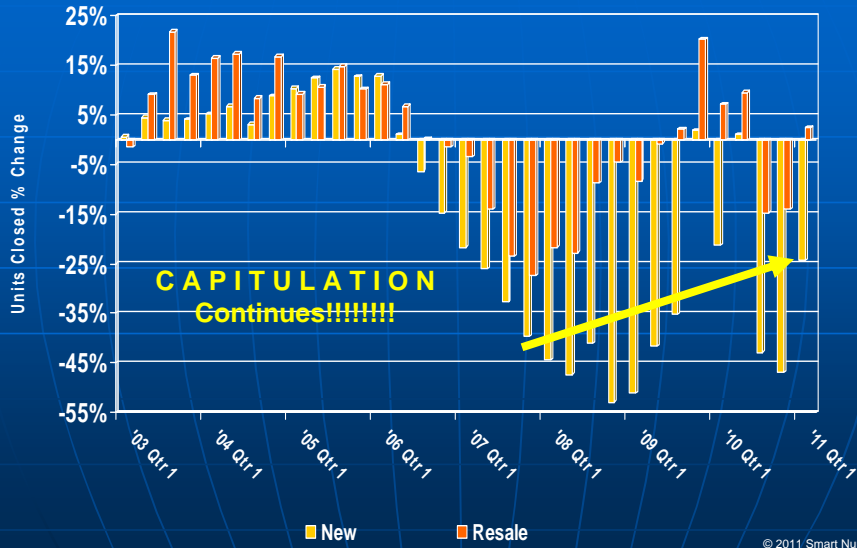

© 2011 Smart Numbers

Price Point Trending - New Construction SFD Combined 2010 & 2011

© 2011 Smart Numbers

Price Point Trending - New Construction TH

© 2011 Smart Numbers

Price Point Trending - New Construction TH

© 2011 Smart Numbers

Price Point Trending - New Construction CD

© 2011 Smart Numbers

Total Median Price Year to Year % Change

© 2011 Smart Numbers

Units Closed Total

© 2011 Smart Numbers

Total Units Closed Year to Year % Change

© 2011 Smart Numbers

Radical Change in Price Results in Radical Change in Demand

© 2011 Smart Numbers

Closings (000's) Under \$50M & \$100M

© 2011 Smartnumbers

Percent of Closings Under \$50M & \$100M

© 2011 Smartnumbers