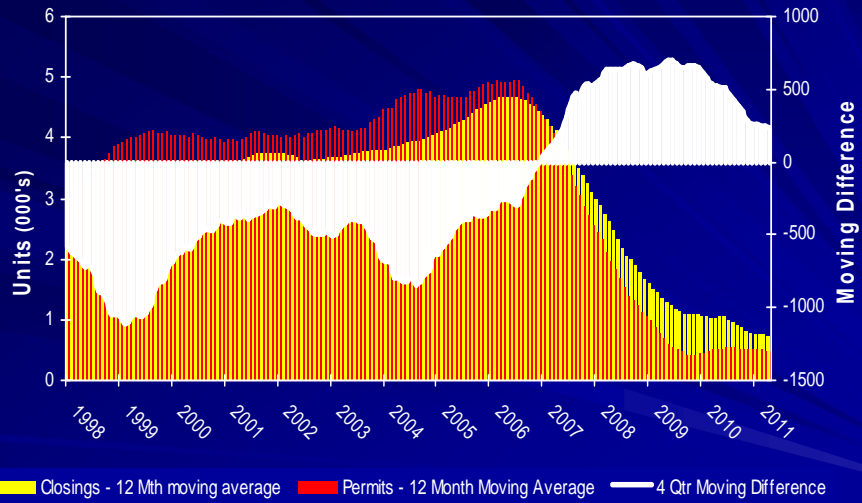

Permit Trend 1998 – 4/2011