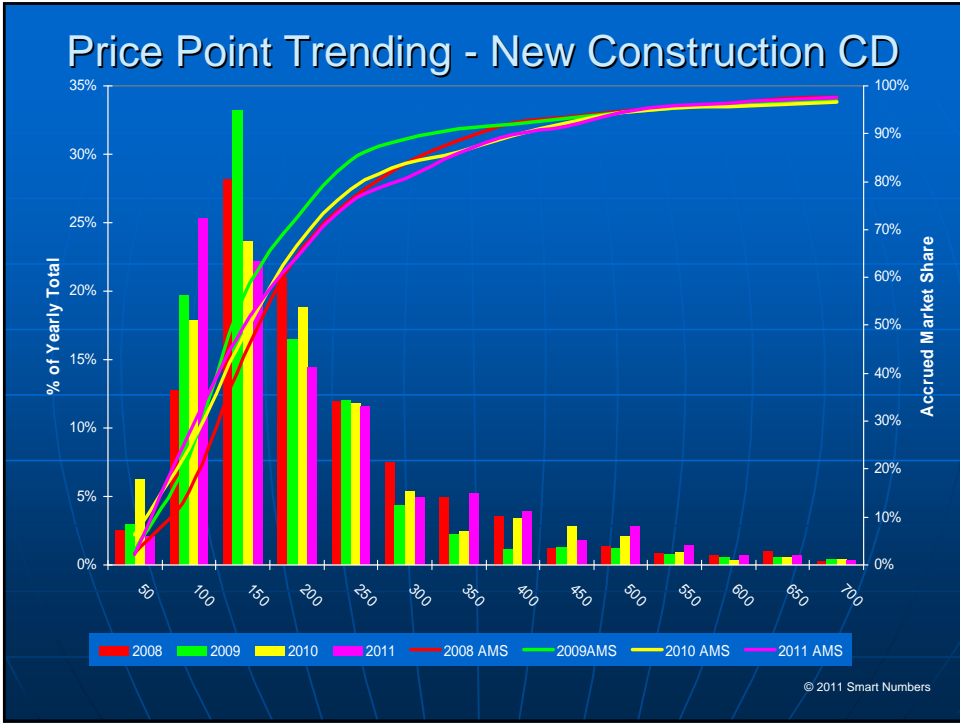

© 2011 Smart Numbers

Foreclosures 2008-3/2011

© 2011 Smart Numbers

Price Point Trending - New Construction SFD

© 2011 Smart Numbers

Price Point Trending - New Construction SFD

© 2011 Smart Numbers

Price Point Trending – New Construction SFD Combined 2010 - 2011

© 2011 Smart Numbers

Price Point Trending - New Construction SFD Combined 2010 & 2011

© 2011 Smart Numbers

Price Point Trending - New Construction TH

© 2011 Smart Numbers

Price Point Trending - New Construction TH

© 2011 Smart Numbers

Price Point Trending - New Construction CD

© 2011 Smart Numbers

Total Median Price Year to Year % Change

© 2011 Smart Numbers

Units Closed Total

© 2011 Smart Numbers

Total Units Closed Year to Year % Change