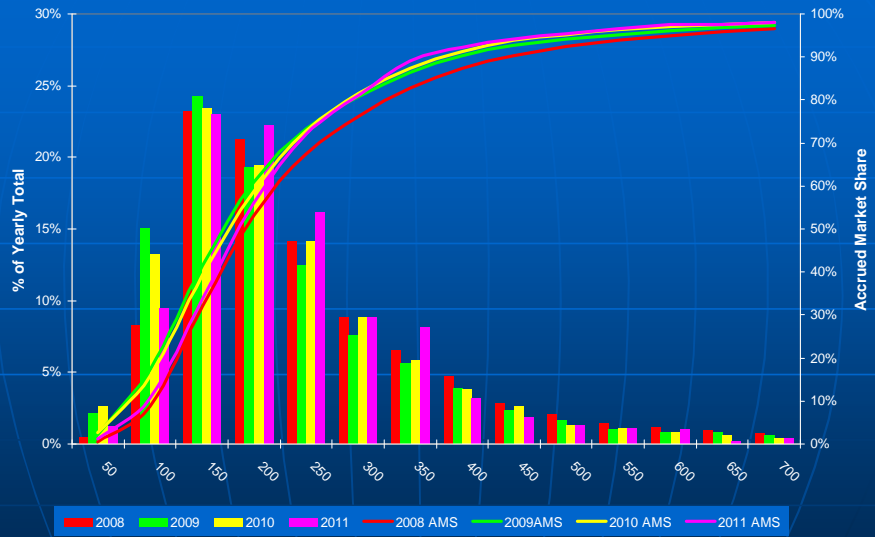

April New Home Closings versus Jan-Mar Avg 1998 - 2011

© 2011 Smart Numbers

Foreclosure Units by Qtr

© 2011 Smart Numbers

Top Builders Market Share Including Bank Sales

© 2011 Smart Numbers

Foreclosure Volume by Qtr

© 2011 Smart Numbers

Foreclosures 2008-3/2011

© 2011 Smart Numbers

Price Point Trending - New Construction SFD

© 2011 Smart Numbers

Price Point Trending - New Construction SFD

© 2011 Smart Numbers

Price Point Trending – New Construction SFD Combined 2010 - 2011

© 2011 Smart Numbers

Price Point Trending - New Construction SFD Combined 2010 & 2011

© 2011 Smart Numbers

Price Point Trending - New Construction TH

© 2011 Smart Numbers

Price Point Trending - New Construction TH