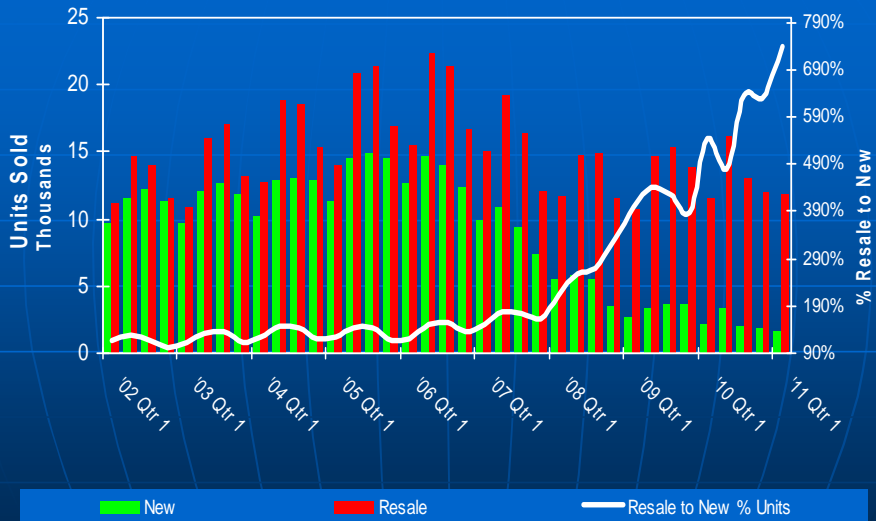

© 2011 Smart Numbers

Price Point Trending - New Construction SFD Combined 2010 & 2011

© 2011 Smart Numbers

Price Point Trending - New Construction TH

© 2011 Smart Numbers

Price Point Trending - New Construction TH

© 2011 Smart Numbers

Price Point Trending - New Construction CD

© 2011 Smart Numbers

Total Median Price Year to Year % Change

© 2011 Smart Numbers

Units Closed Total

© 2011 Smart Numbers

Total Units Closed Year to Year % Change

© 2011 Smart Numbers

Radical Change in Price Results in Radical Change in Demand

© 2011 Smart Numbers

Closings (000's) Under \$50M & \$100M

© 2011 Smartnumbers

Percent of Closings Under \$50M & \$100M

© 2011 Smartnumbers