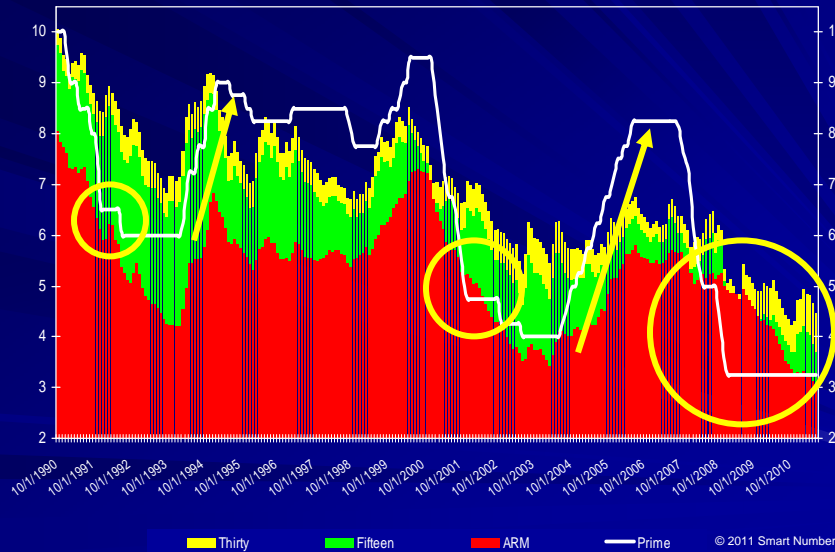

Interest Rate Trending