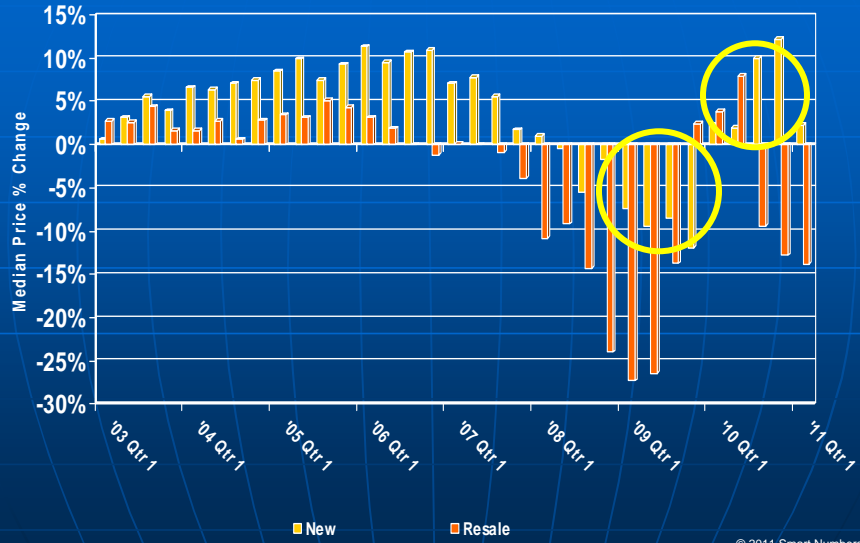

© 2011 Smart Numbers

Price Point Trending - New Construction SFD Combined 2010 & 2011

© 2011 Smart Numbers

Price Point Trending - New Construction TH

© 2011 Smart Numbers

Price Point Trending - New Construction TH

© 2011 Smart Numbers

Price Point Trending - New Construction CD

© 2011 Smart Numbers

Total Median Price Year to Year % Change

© 2011 Smart Numbers

Units Closed Total

© 2011 Smart Numbers

Total Units Closed Year to Year % Change

© 2011 Smart Numbers

Radical Change in Price Results in Radical Change in Demand

© 2011 Smart Numbers

Closings (000's) Under \$50M & \$100M

© 2011 Smartnumbers

Percent of Closings Under \$50M & \$100M

© 2011 Smartnumbers