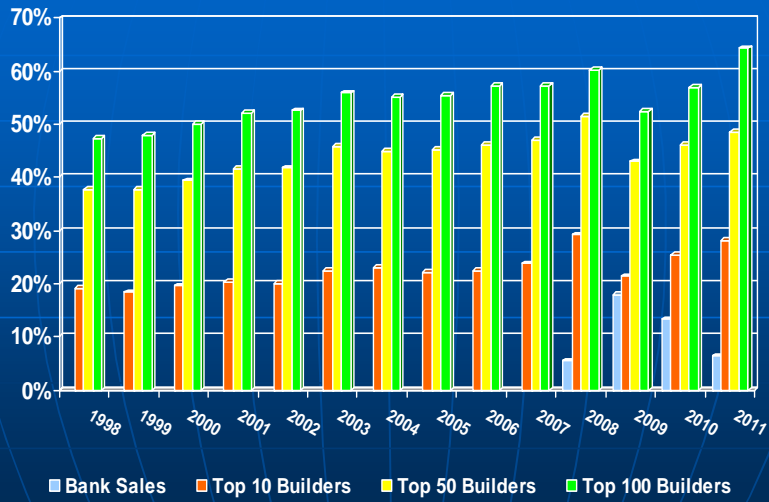

April New Home Closings versus Jan-Mar Avg 1998 - 2011

© 2011 Smart Numbers

Foreclosure Units by Qtr

© 2011 Smart Numbers

Top Builders Market Share Including Bank Sales

© 2011 Smart Numbers

Foreclosure Volume by Qtr

© 2011 Smart Numbers

Foreclosures 2008-3/2011

© 2011 Smart Numbers

Price Point Trending - New Construction SFD

© 2011 Smart Numbers

Price Point Trending - New Construction SFD

© 2011 Smart Numbers

Price Point Trending – New Construction SFD Combined 2010 - 2011