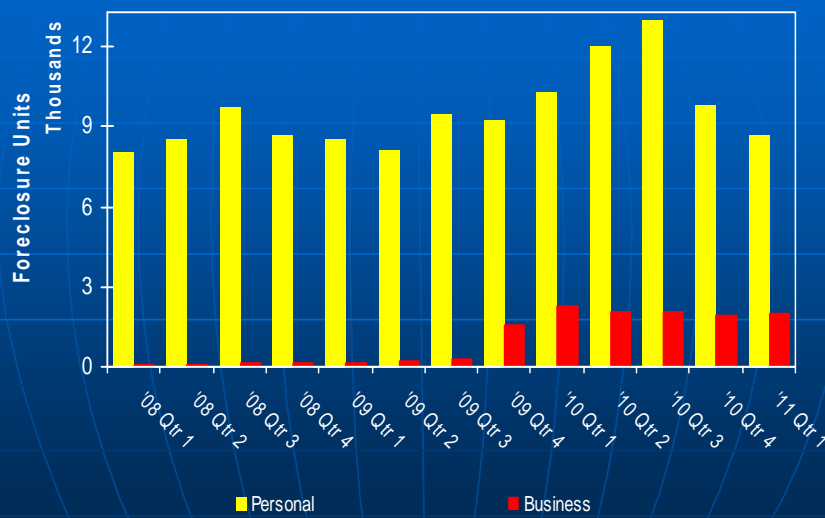

April New Home Closings versus Jan-Mar Avg 1998 - 2011

© 2011 Smart Numbers

Foreclosure Units by Qtr

© 2011 Smart Numbers

Top Builders Market Share Including Bank Sales

© 2011 Smart Numbers

Foreclosure Volume by Qtr

© 2011 Smart Numbers

Foreclosures 2008-3/2011

© 2011 Smart Numbers

Price Point Trending - New Construction SFD

© 2011 Smart Numbers

Price Point Trending - New Construction SFD

© 2011 Smart Numbers

Price Point Trending – New Construction SFD Combined 2010 - 2011