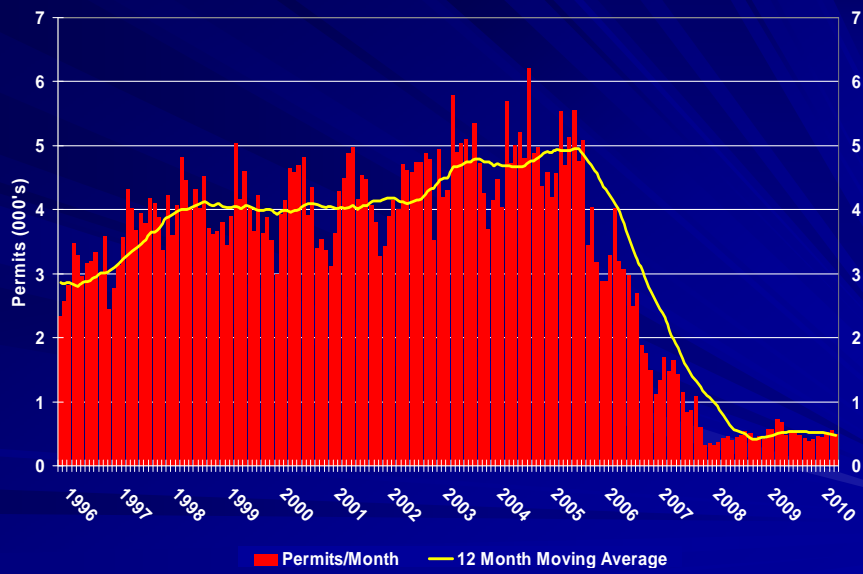

Permit Trend 12/1996- 4/2011