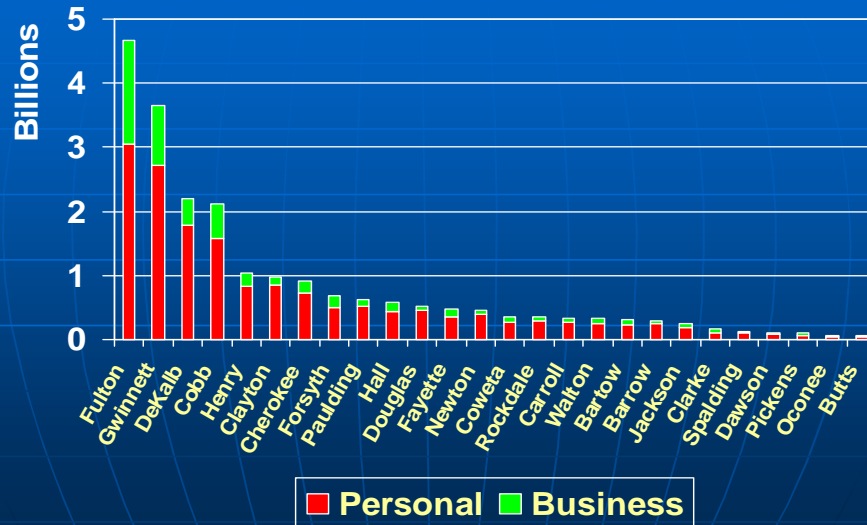

Foreclosures 2008-3/2011