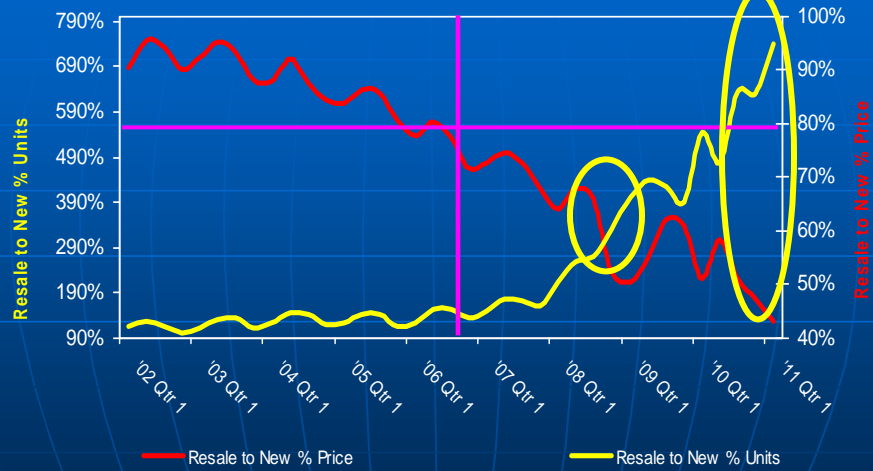

© 2011 Smart Numbers

Price Point Trending - New Construction SFD Combined 2010 & 2011

© 2011 Smart Numbers

Price Point Trending - New Construction TH

© 2011 Smart Numbers

Price Point Trending - New Construction TH

© 2011 Smart Numbers

Price Point Trending - New Construction CD

© 2011 Smart Numbers

Total Median Price Year to Year % Change

© 2011 Smart Numbers

Units Closed Total

© 2011 Smart Numbers

Total Units Closed Year to Year % Change

© 2011 Smart Numbers

Radical Change in Price Results in Radical Change in Demand

© 2011 Smart Numbers

Closings (000's) Under \$50M & \$100M

© 2011 Smartnumbers

Percent of Closings Under \$50M & \$100M

© 2011 Smartnumbers